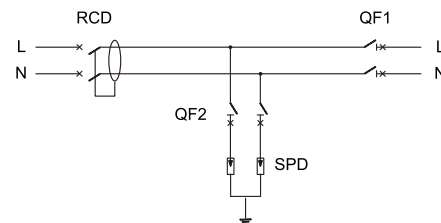

Solar AC Distribution Box

AC 230V / 16 & 32A

General Data		AC SPD	
Model No.	PEDB-S3 PEDB-S6	Nominal Voltage	275 VAC
Nominal Voltage	230 VAC 230 VAC	Max. Discharge Current	40kA
Nominal Current	16 A 32 A	Poles	1P
Nominal Frequency	50 / 60 Hz	Certification	CE, CB
Enclosure		AC RCCB	
Material Type	Polycarbonate/ABS	Poles	2P
Ingress Protection Rating	IP65	Nominal Current	25A 40A
Degree of Resistance to Impacts	IK10	Nominal Voltage	230V
Poles	9P	Type	AC(A Optional)
Cable Input Entry	Cable Gland \varnothing 4-8mm or MC4	Nominal Voltage	30mA(100mA/300mA Optional)
Cable Output Entry	Cable Gland \varnothing 4-8mm or MC4	Type	CE, CB
AC MCB		Environment	
Poles	1P+N	Operating Temperature	-20 °C ~ +60 °C
Nominal Current	16A 32A	Humidity	99%
Nominal Voltage	230 VAC	Altitude	2000M
Breaking Capacity	4.5kA	Installation	Wall Mounting
Certification	TUV, SAA, CE, CB		

AC 400V / 20 & 40A

General Data			AC SPD	
Model No.	PEDB-T10	PEDB-T20	Nominal Voltage	440 VAC
Nominal Voltage	400 VAC	400 VAC	Max. Discharge Current	40 kA
Nominal Current	20 A	40 A	Poles	4P
			Certification	CE, CB
Enclosure			AC RCCB	
Material Type	Polycarbonate/ABS		Poles	4P
Ingress Protection Rating	IP65		Nominal Current	40A
Degree of Resistance to Impacts	IK10		Nominal Voltage	400V
Poles	18P		Type	AC(A Optional)
Cable Input Entry	Cable Gland \varnothing 4-8mm or MC4		Nominal Voltage	30mA(100mA/300mA Optional)
Cable Output Entry	Cable Gland \varnothing 4-8mm or MC4		Type	CE, CB
AC MCB			Environment	
Poles	4P		Operating Temperature	-20 °C ~ +60 °C
Nominal Current	20 A	40 A	Humidity	99%
Nominal Voltage	400 VAC		Altitude	2000M
Breaking Capacity	6 kA		Installation	Wall Mounting
Certification	TUV, SAA, CE, CB			