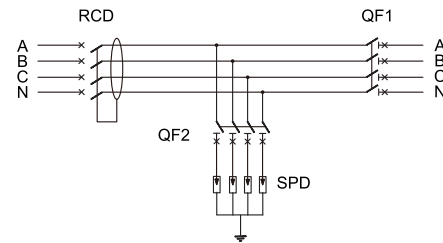

Solar AC Distribution Box

AC 230V / 16 & 32A

General Data		AC SPD	
Model No.	PEDB-S3 PEDB-S6	Nominal Voltage	275 VAC
Nominal Voltage	230 VAC 230 VAC	Max. Discharge Current	40kA
Nominal Current	16 A 32 A	Poles	1P
Nominal Frequency	50 / 60 Hz	Certification	CE, CB
Enclosure		AC RCCB	
Material Type	Polycarbonate/ABS	Poles	2P
Ingress Protection Rating	IP65	Nominal Current	25A 40A
Degree of Resistance to Impacts	IK10	Nominal Voltage	230V
Poles	9P	Type	AC(A Optional)
Cable Input Entry	Cable Gland \varnothing 4-8mm or MC4	Nominal Voltage	30mA(100mA/300mA Optional)
Cable Output Entry	Cable Gland \varnothing 4-8mm or MC4	Type	CE, CB
AC MCB		Environment	
Poles	1P+N	Operating Temperature	-20 °C ~ +60 °C
Nominal Current	16A 32A	Humidity	99%
Nominal Voltage	230 VAC	Altitude	2000M
Breaking Capacity	4.5kA	Installation	Wall Mounting
Certification	TUV, SAA, CE, CB		

AC 400V / 20 & 40A

General Data			AC SPD	
Model No.	PEDB-T10	PEDB-T20	Nominal Voltage	440 VAC
Nominal Voltage	400 VAC	400 VAC	Max. Discharge Current	40 kA
Nominal Current	20 A	40 A	Poles	4P
			Certification	CE, CB
Enclosure			AC RCCB	
Material Type	Polycarbonate/ABS		Poles	4P
Ingress Protection Rating	IP65		Nominal Current	40A
Degree of Resistance to Impacts	IK10		Nominal Voltage	400V
Poles	18P		Type	AC(A Optional)
Cable Input Entry	Cable Gland \varnothing 4-8mm or MC4		Nominal Voltage	30mA(100mA/300mA Optional)
Cable Output Entry	Cable Gland \varnothing 4-8mm or MC4		Type	CE, CB
AC MCB			Environment	
Poles	4P		Operating Temperature	-20 °C ~ +60 °C
Nominal Current	20 A	40 A	Humidity	99%
Nominal Voltage	400 VAC		Altitude	2000M
Breaking Capacity	6 kA		Installation	Wall Mounting
Certification	TUV, SAA, CE, CB			